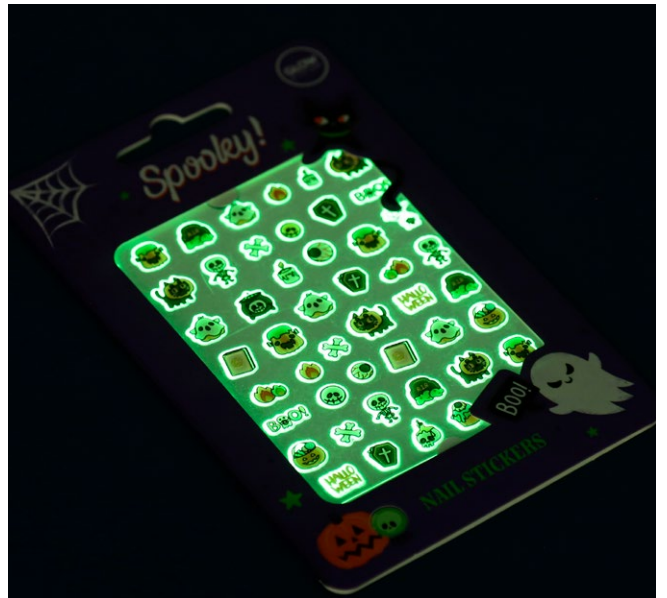

9. PKTNAIL167 | NAIL STICKERS DISPLAY 24 PCS SPOOKY

PU: V24