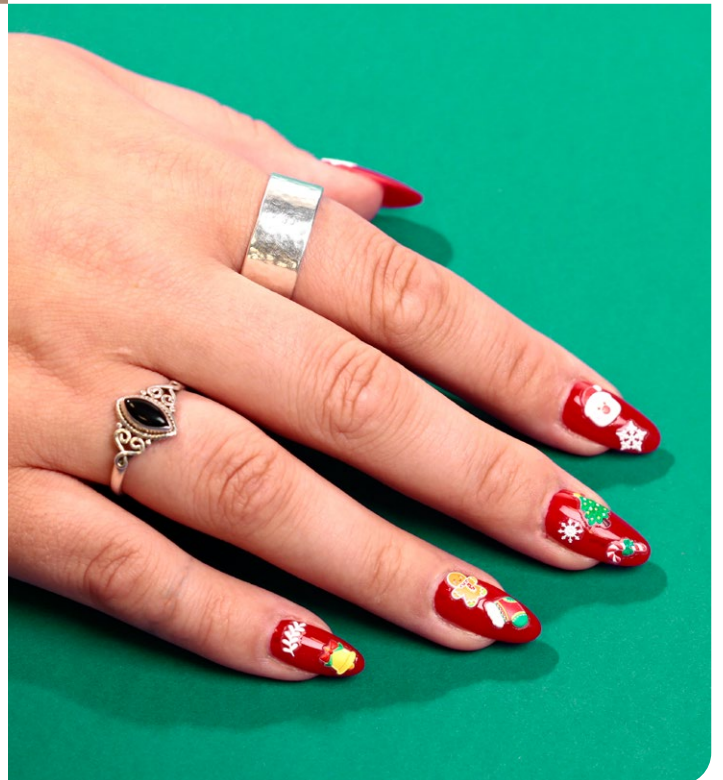

2026

CHRISTMAS JINGLE BUNCH

distributed by

 **Lannoo
Graphics**

1. PKTXPEN305 | ERASABLE PEN WITH CHRISTMAS TOPPER DISPLAY 36 PCS

PU: V36
Blue Ink - Erase what you have written using the topper on the top of the pen.