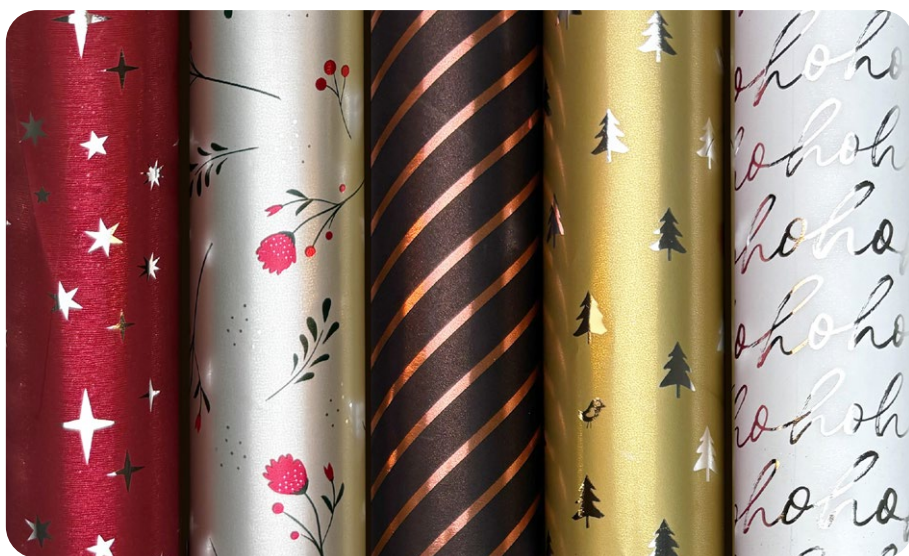

PU: 50

SIZE ITEM: 70 cm x 1,5 m | SIZE BOX: 71,6 x 40 x 20 cm

50 rolls: 5 designs x 10

CHRISTMASSPARKLES

paper with a ♥

02. CHRISTMASSPARKLES

BOX CONSUMER ROLLS CHRISTMAS SPARKLES

PU: 50